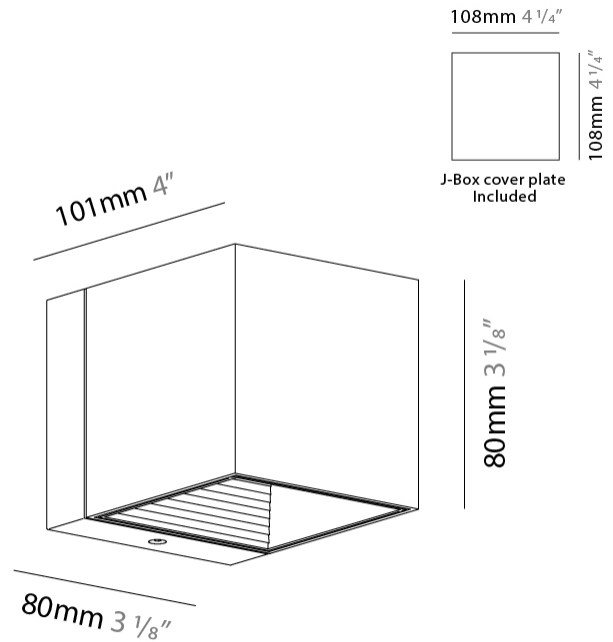

PROJECT	_____
TYPE	_____
SPECIFIER	_____
QUANTITY	_____
DATE	_____

DAU SINGLE SURFACE

D93148R9-

base number Finish
Options

1. To build a product code in our configurator select the specify button on the base model # product page
2. To build a manual product code on this datasheet choose from the options listed below in blue font and add the suffix to the base model #

GENERAL

Series: Dau
Subseries: Dau Single
Brand: Milan
Division: Design
Mounting Type: Surface
Mounting Location: Wall
Subcategory: Up/Down Light

PHYSICAL

Shape: Cube
Length (mm): 80
Length (in): 3 1/8
Height (mm): 80
Height (in): 3 1/8
Extension (mm): 101
Extension (in): 4
Light Distribution: Direct / Indirect
Fixture Finish: BAL / MWL / BSL
Fixture Material: Extruded Aluminum

ELECTRICAL

Lamp Type: LED
Input Wattage (W): 14
Dimming: Electronic Low Voltage Dimming to 20%
Input Voltage (V): 120Vac Direct Line

LED

Number of LEDs: 2
Color Temperature (°K): 3000
Max. Delivered Lumen (lm): 1330
CRI: >90 CRI

OPTICAL

RATINGS AND CERTIFICATIONS

Certified By: Certified for North American Standards
IP rating: IP44